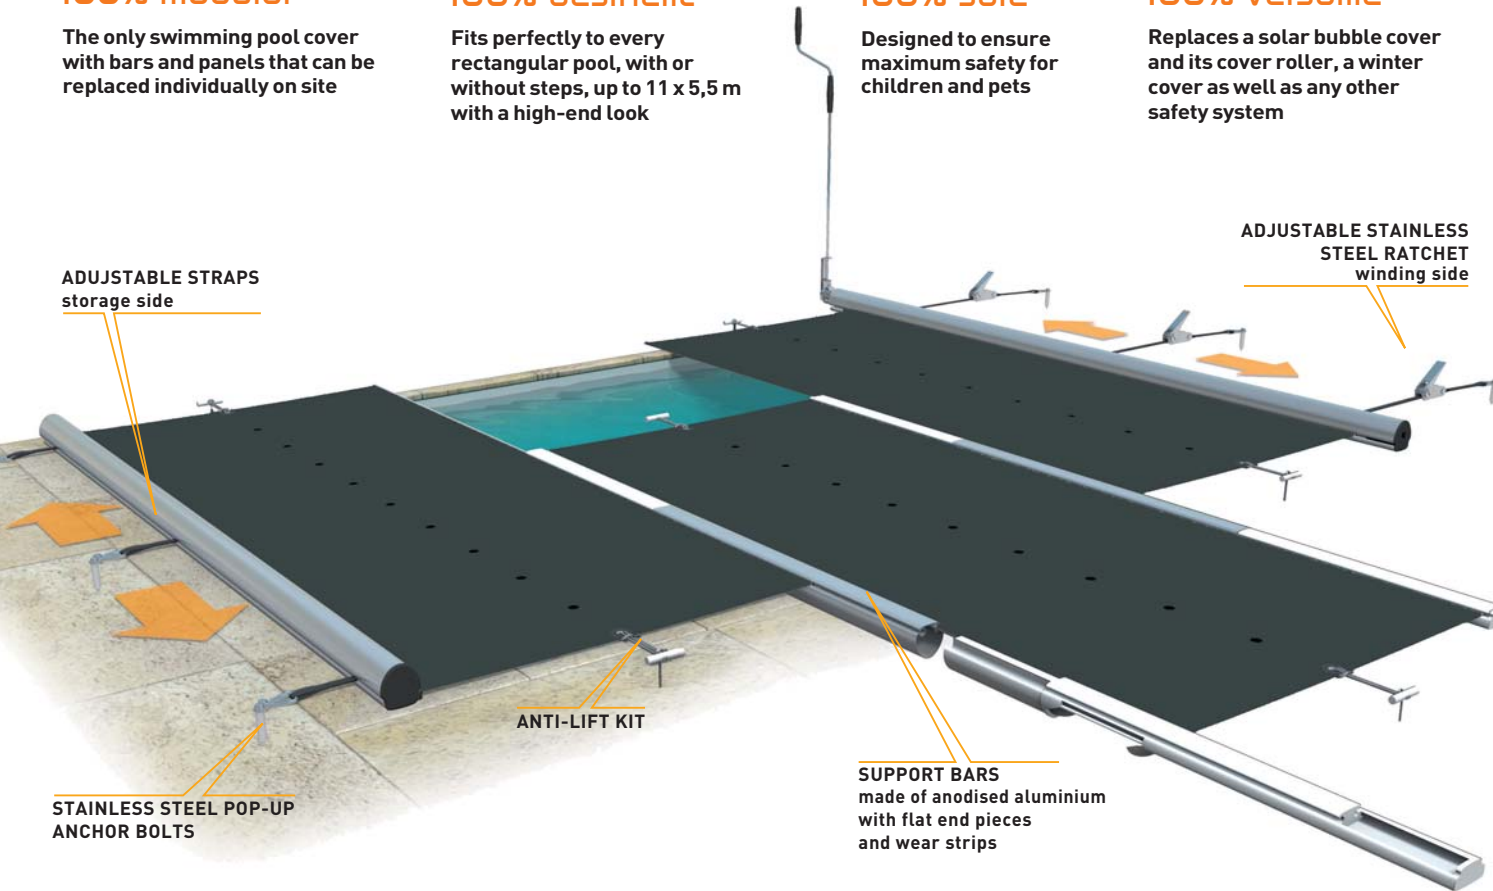

### 100% aesthetic

Fits perfectly to every rectangular pool, with or without steps, up to 11 x 5,5 m with a high-end look

### 100% versatile

Replaces a solar bubble cover and its cover roller, a winter cover as well as any other safety system