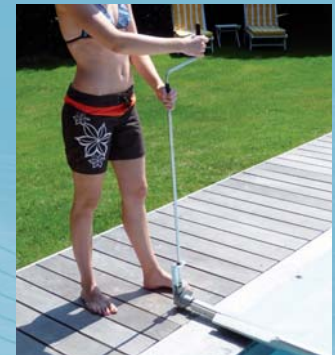

### Winding

Full winding with a crank in less than 3 minutes.

- Space saving when rolled up at the end of the pool
- Winding possible on two sides for greater versatility
- Winding by two people with two cranks for pools over 50 m<sup>2</sup>