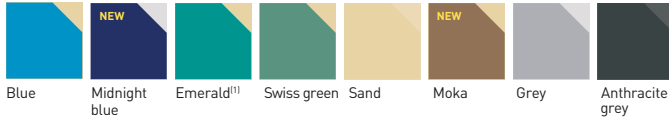

## PVC sheet

2 types of PVC sheet:

NEW 2016 MOKA

**Opaque version:**  
slows down the development of algae

NEW 2016 WHITE TRANSLUCENT

**Solar version:**  
captures the free energy from the sun

## Colors

Opaque versions

Solar versions

The PVC reverse side colour Sand (except for grey and Midnight blue) avoid bleaching over the coping.

[1] Available colors while stocks last.

\*according to our general warranty terms delivered with the cover.