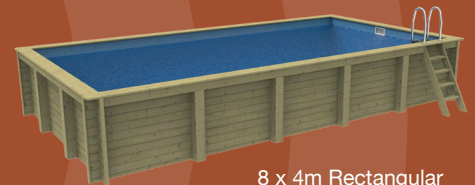

Nazca Wooden Pool Range

A compact pool solution for the
Above or In-Ground market

4 x 2m Rectangular
NAZCA Wooden Pool

8 x 2m Lap
NAZCA Wooden Pool

8 x 4m Rectangular
NAZCA Wooden Pool

- **Utilises your outdoor space**
Three models to choose from that fit neatly into any corner making the most of your outdoor space.
- **Built to last with sustainable materials**
Precision cut from carefully selected timber, before being pressure-treated to protect against decay, fungal and insect attack.
- **Multi-purpose pool**
Can be converted to an exercise pool, by adding a counter current system or used as a conventional pool for the family.
- **Easy installation**
Can be installed above-ground or in-ground. Installation typically takes a couple of days.
- **Great value for money**
An affordable quality wooden pool, supplied and fitted for less than the price of a family holiday!
- **Enhances your garden**
The natural wood structure is aesthetically pleasing and is guaranteed to blend beautifully into your garden landscape.
- **Safety Pool Cover**
The optional Nazca safety cover is a manually operated tracked safety cover that has been developed to fit our 4m x 2m and 8m x 2m Nazca wooden pools.
- **10 Year Pro-rata warranty**
Plastica give a 10 year parts only warranty to the timber structure. Terms & Conditions apply.

Choose from three models to suit your requirements and space. They can all be converted to an exercise pool, by adding a counter current system or used as a conventional pool for the family.

4 x 2m Nazca Wooden Pool (Includes metal braces)

- **External size:** 4.5 x 2.5m
- **Internal size:** 4 x 2m
- **Wall height:** 1.35m
- **Water Volume:** 9,720L

8 x 2m Nazca Wooden Lap Pool (Includes metal braces)

- **External size:** 8.5 x 2.5m
- **Internal size:** 8 x 2m
- **Wall height:** 1.35m
- **Water Volume:** 19,440L