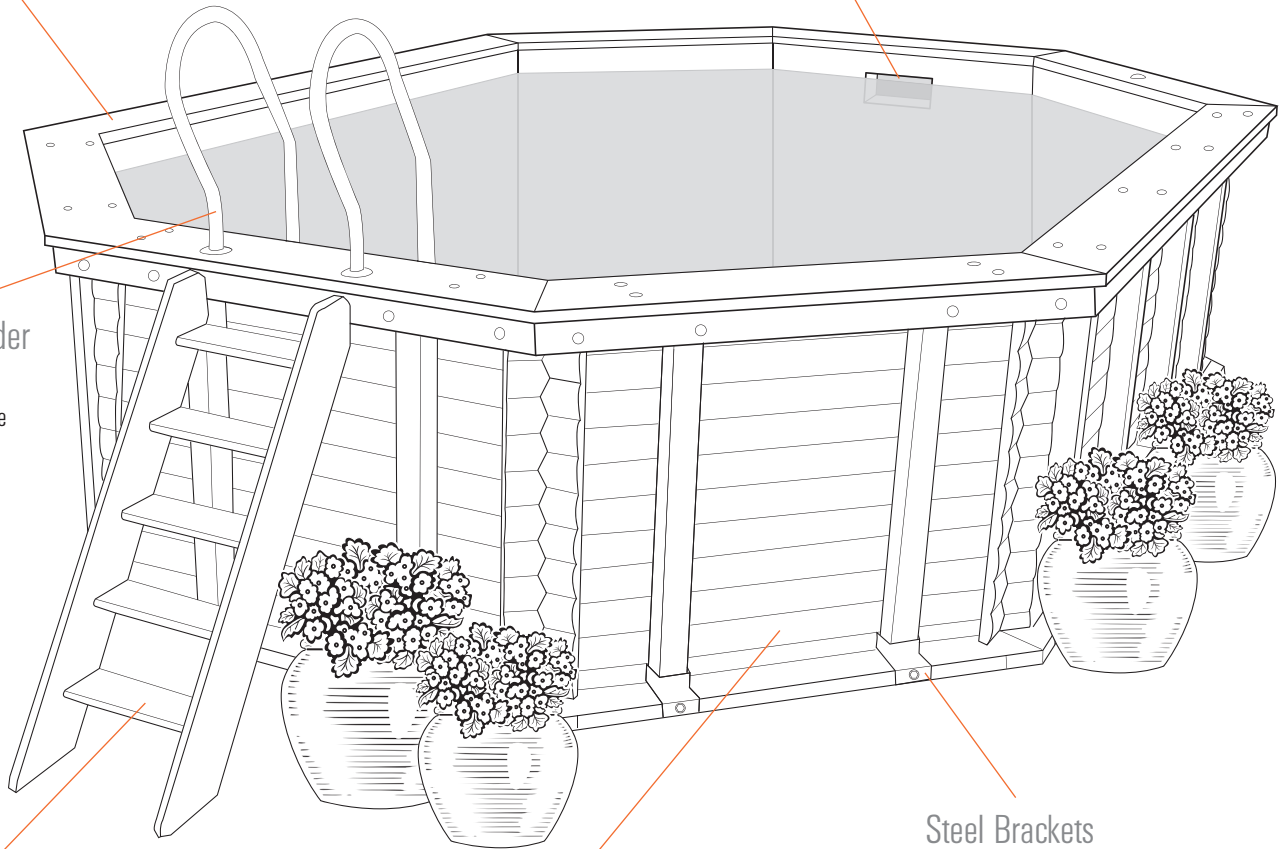

Wooden Pool Features

Wooden surround

An attractive single plank Iroko hardwood deck (300mm wide, 50mm thick) shows quality and adds strength to the top lip of the pool.

Flow & Return Fittings

Our pool boasts a full size Certikin skimmer with inlets and suction fittings to match.

Entry Ladder

Manufactured from 316 grade stainless steel, with a double top tread.

Exit Ladder

Beautifully crafted to match the rest of the pool, with hardwood treads and soft wood sides.

Log-lap Assembly

The Scandinavian redwood walls are professionally notched in-house on our state-of-the-art machinery, to guarantee ease of build and maximise the strength of the construction.

Steel Brackets

The steel plates and foot shoes used in the construction of the Certikin wooden pool have been designed to remove the need for extra external bracing found on other timber pools. All this adds up to give one of the strongest free-standing pools on the market.