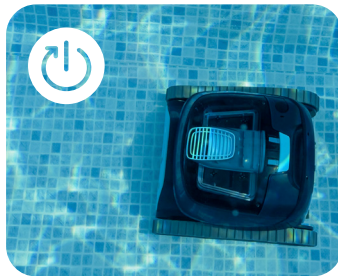

### The Same Unmatched Dolphin Performance - Now Cordless!

Discover the Dolphin **LIBERTY 400** with its new cordless design for unmatched agility, and inductive charging. The **LIBERTY 400** "Eco Mode" will keep your pool clean all week long with short and efficient cleaning cycles. While the "Cycle Selector" will let you choose between floor-only or floor and walls cleaning, you can use the Click-Up™ for super-easy removal from the pool.

The **LIBERTY 400** also includes the MyDolphin™ Plus app for easy control and cleaning programs setup.

Using powerful, intensive scrubbing action and a superior filtration system, you can get the same reliability and service you get with other Dolphin products - now cordless!

#### Inductive Charging

Magnetic Connect for super easy snap-in-place and walk-away charging