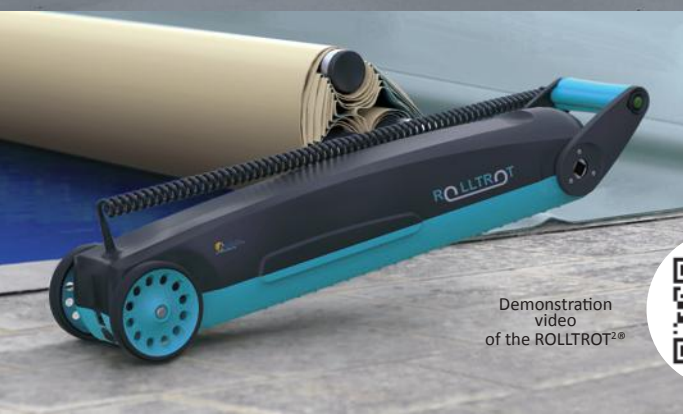

EASY Top

Safety, quality, longevity

Demonstration video of the ROLLTROT²®