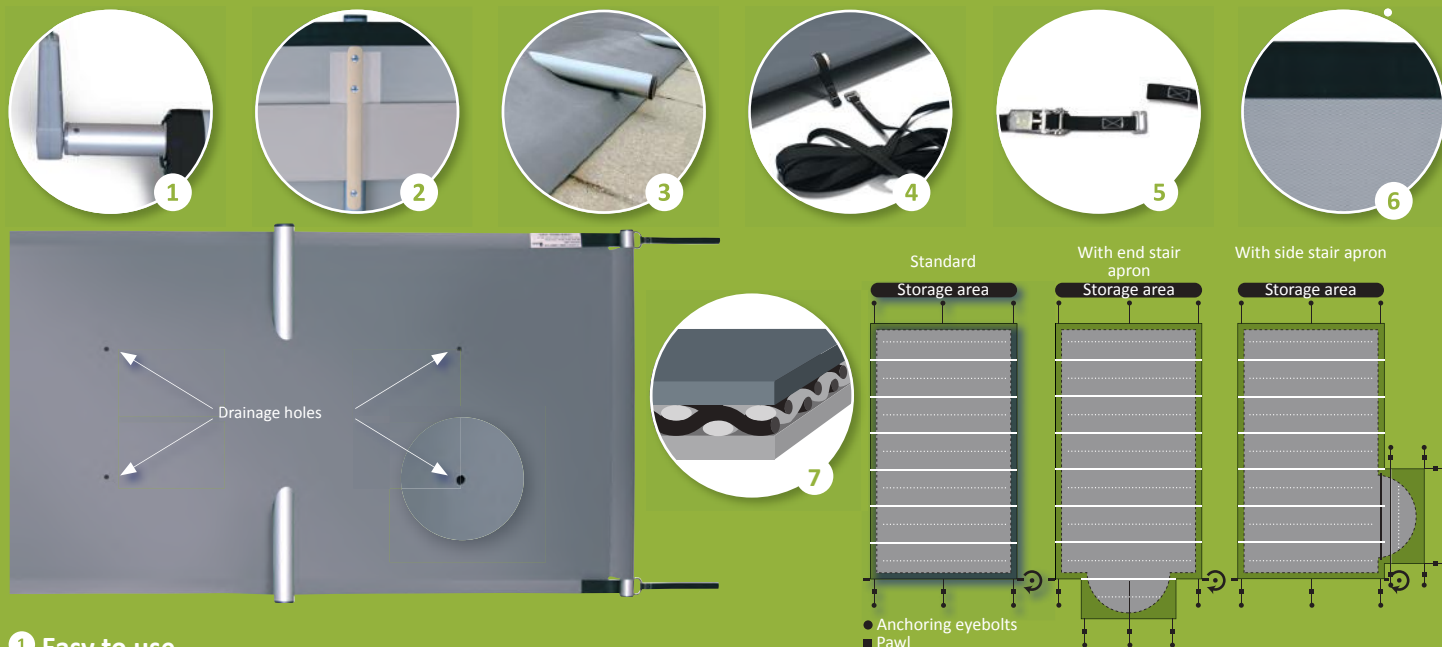

# EASY Top

## Excellent price

EASY Top is the bar cover that combines functionality and top-quality finish. Designed to provide better protection for your pool, it can be used all year round.

### 1 Easy to use

The cover is rolled up from the right using a crank or effortlessly using the ROLLTROT<sup>2</sup>® motor.

### Quick and easy installation

3 stainless steel tension pawls only to obtain a perfectly taut cover.