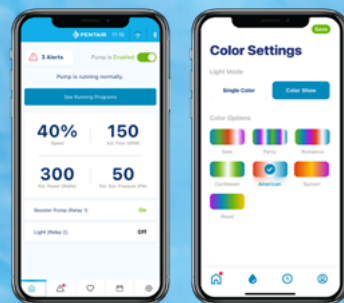

SIMPLE SMARTPHONE CONTROL

With seamless WiFi or Bluetooth® wireless technology control via the Pentair Home app, you can monitor the pump or change the flow rate from anywhere.

A built-in automation to activate up to two devices like a pH dosing pump and a salt chlorine generator.